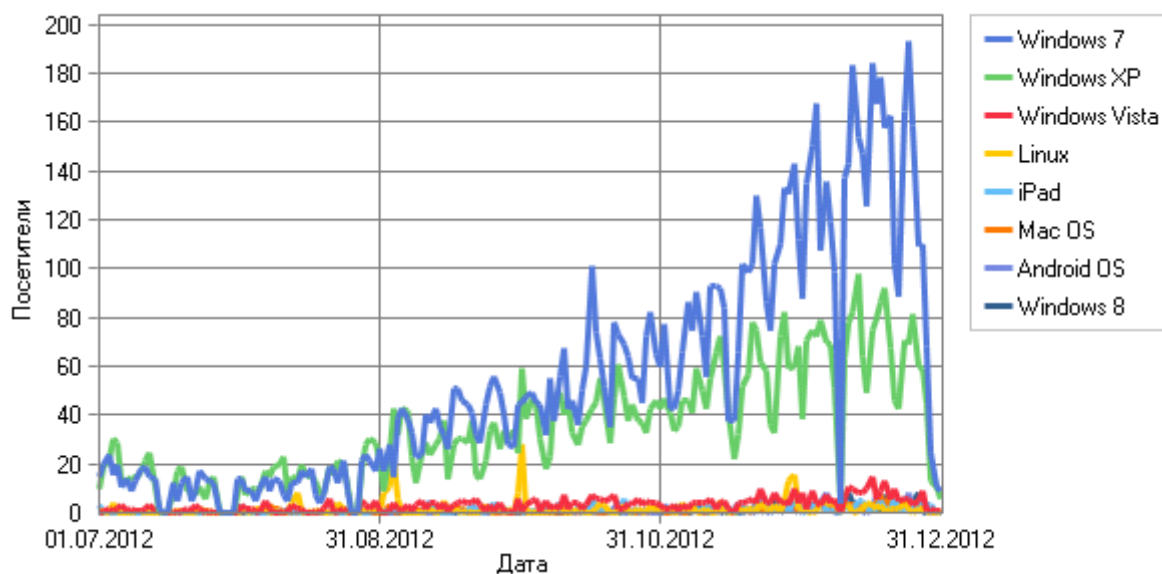

1	Safari	1	1	100,00%
Руанда				
1	Internet Explorer	1	1	100,00%

Операционные системы

Использование операционных систем по дням