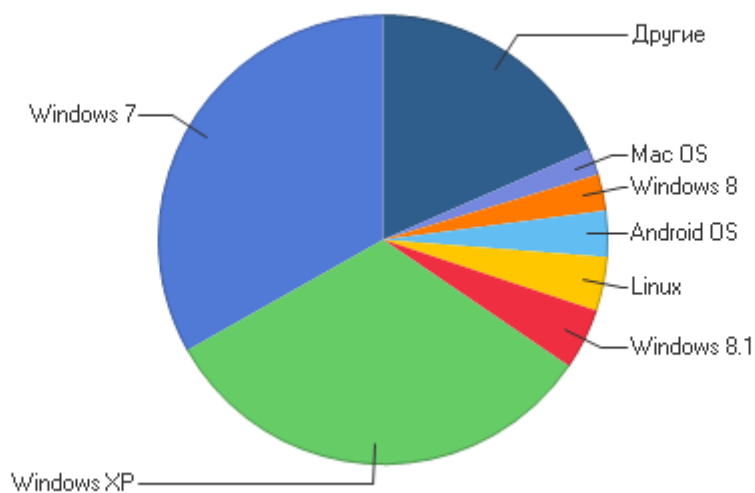

Наиболее используемые операционные системы

	Операционная система	Хиты	Посетители	% от всех посетителей
1	Windows 7	14 013	2 532	33,18%
2	Windows XP	8 763	2 466	32,32%
3	Другие	12 446	1 059	13,88%
4	Windows 8.1	1 585	335	4,39%
5	Linux	1 154	296	3,88%
6	Android OS	716	253	3,32%
7	Windows 8	628	199	2,61%
8	Mac OS	1 868	145	1,90%
9	Windows Vista	244	95	1,24%
10	iPhone	351	74	0,97%
11	iPad	155	63	0,83%