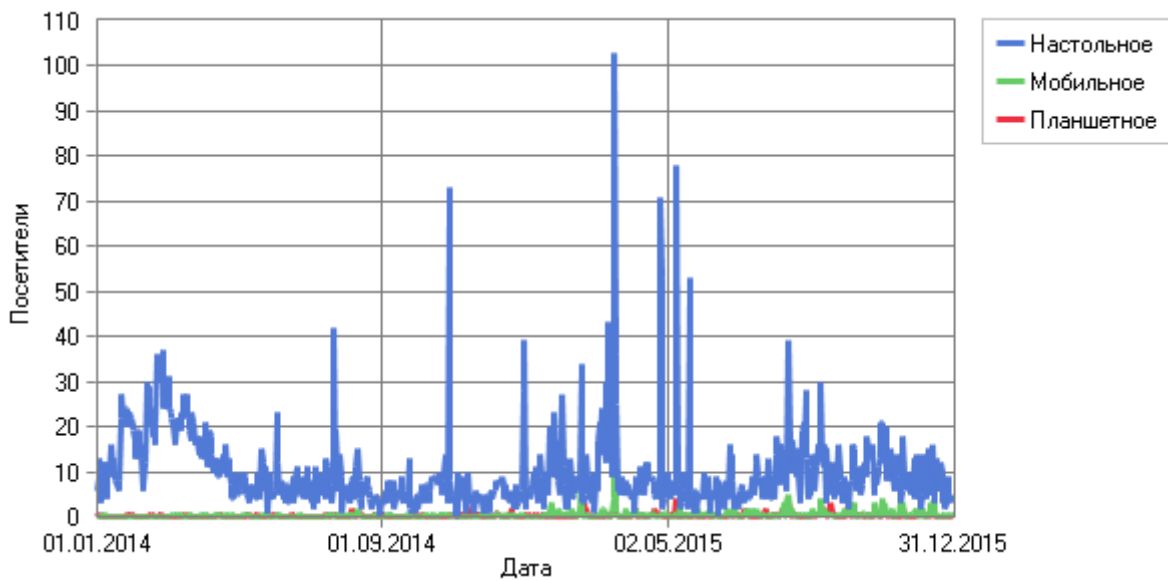

1	Internet Explorer	1	1	100,00%
OS/2				
1	SeaMonkey	1	1	100,00%
IRIX				
1	Mozilla/4.79C-SGI [en] (X11; I; IRIX64 6.5 IP28)	1	1	100,00%

Типы устройств

Типы устройств по дням