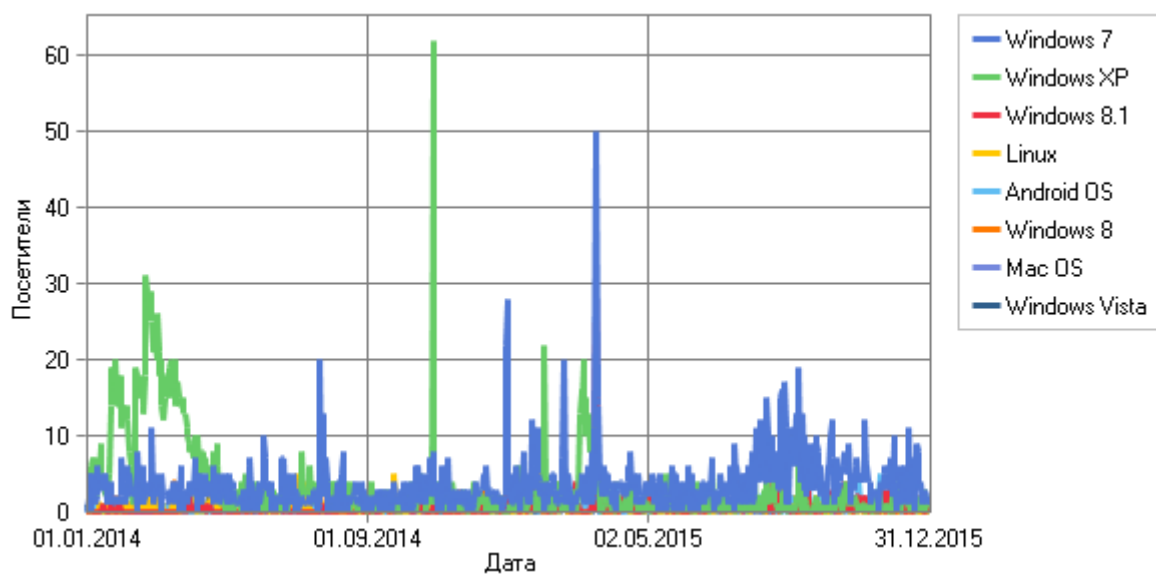

Наиболее используемые операционные системы